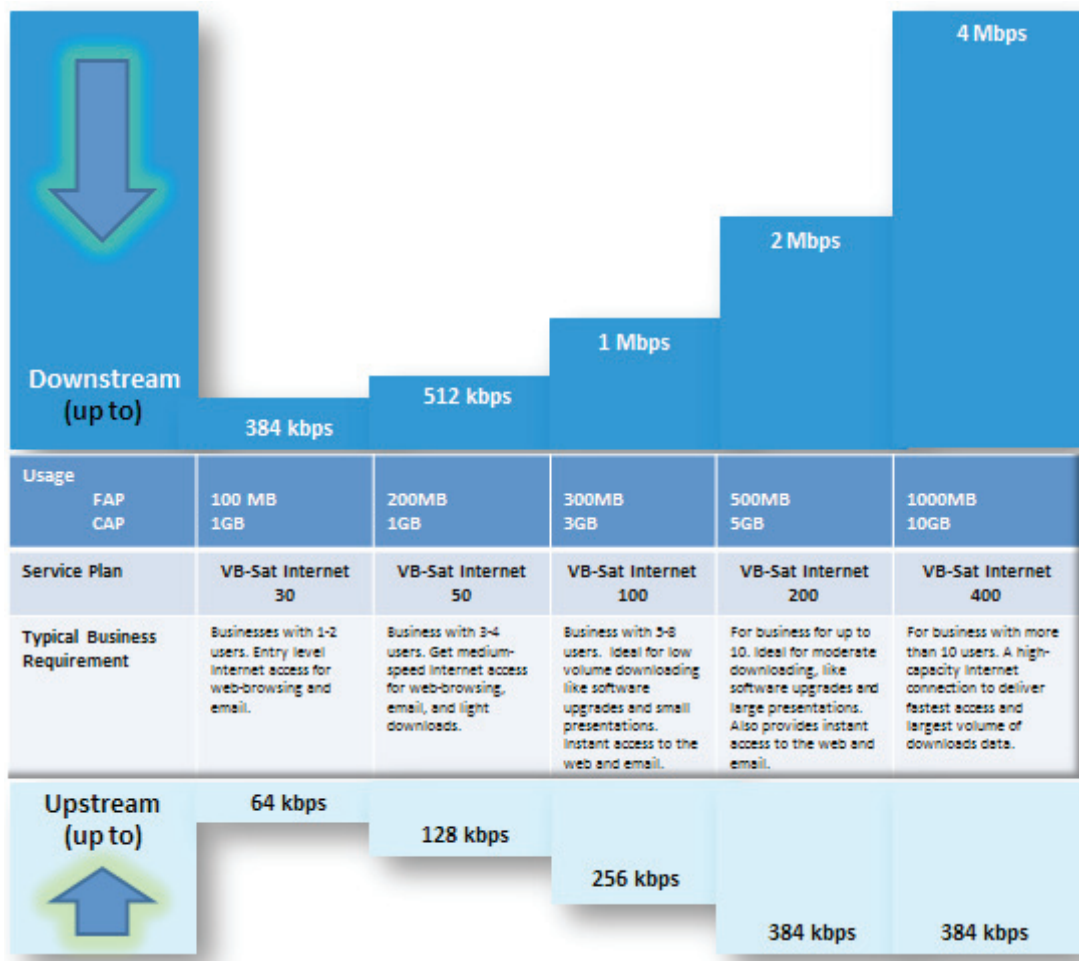

VB Satellite Internet

OVERVIEW

VB Broadband Satellite Internet is a best effort service available country wide. The benefit of a satellite service is that vast areas are covered, provided you have line of sight to the North Eastern skyline you will be covered by the service. VB Sat is sold as a bundle which includes:

- Satellite connection to the Internet
- Indoor unit (IDU): consisting of a VB-Sat Internet CPE (Router)
- Outdoor unit (ODU): consists of a 0.98cm or 1.2m antenna and 2watt BUC

CONNECTIVITY PLANS AVAILABLE